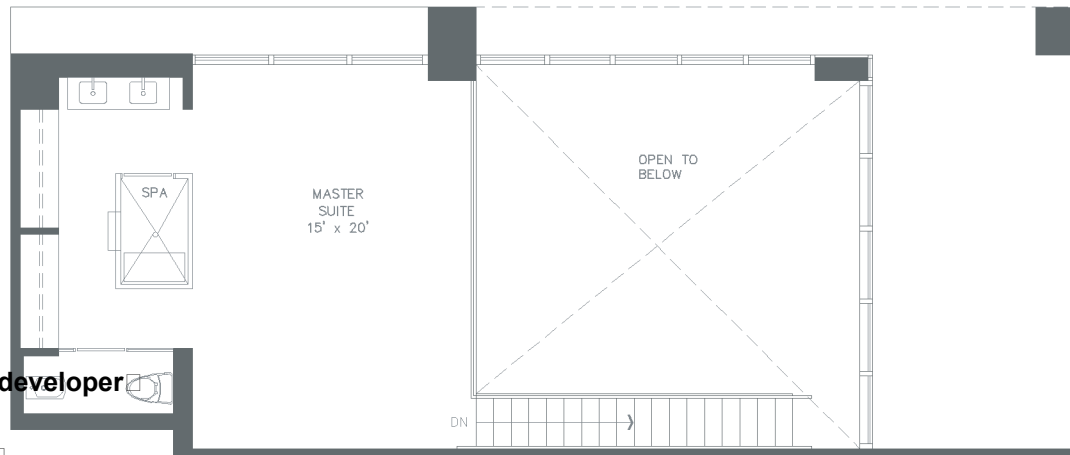

miamiloftsandcondos.com

Your #1 source for Miami Condos and Miami Lofts.

1" = 10'

SALES CONTACT:

□

SAMIR PATEL, P.A. □

DOUGLAS ELLIMAN FLORIDA* □

* Independent Broker not associated with developer

WWW.MIAMILOFTSANDCONDOS.COM □

SAMIR@MIAMILOFTSANDCONDOS.COM □

(305) 213-0336 - TELEPHONE □

(800) 381-9959 - TOLL FREE

IN MUSEUM PARK

RESIDENCE 0004

oppenheimarchitecture+design

2 Bedrooms / 2.5 Bathrooms

Lower level	1428 s.f.	Terrace	197 s.f.	1 9 0 6	S.F.
Upper level	478 s.f.	A/C Terrace	0 s.f.	1 7 7	M ²