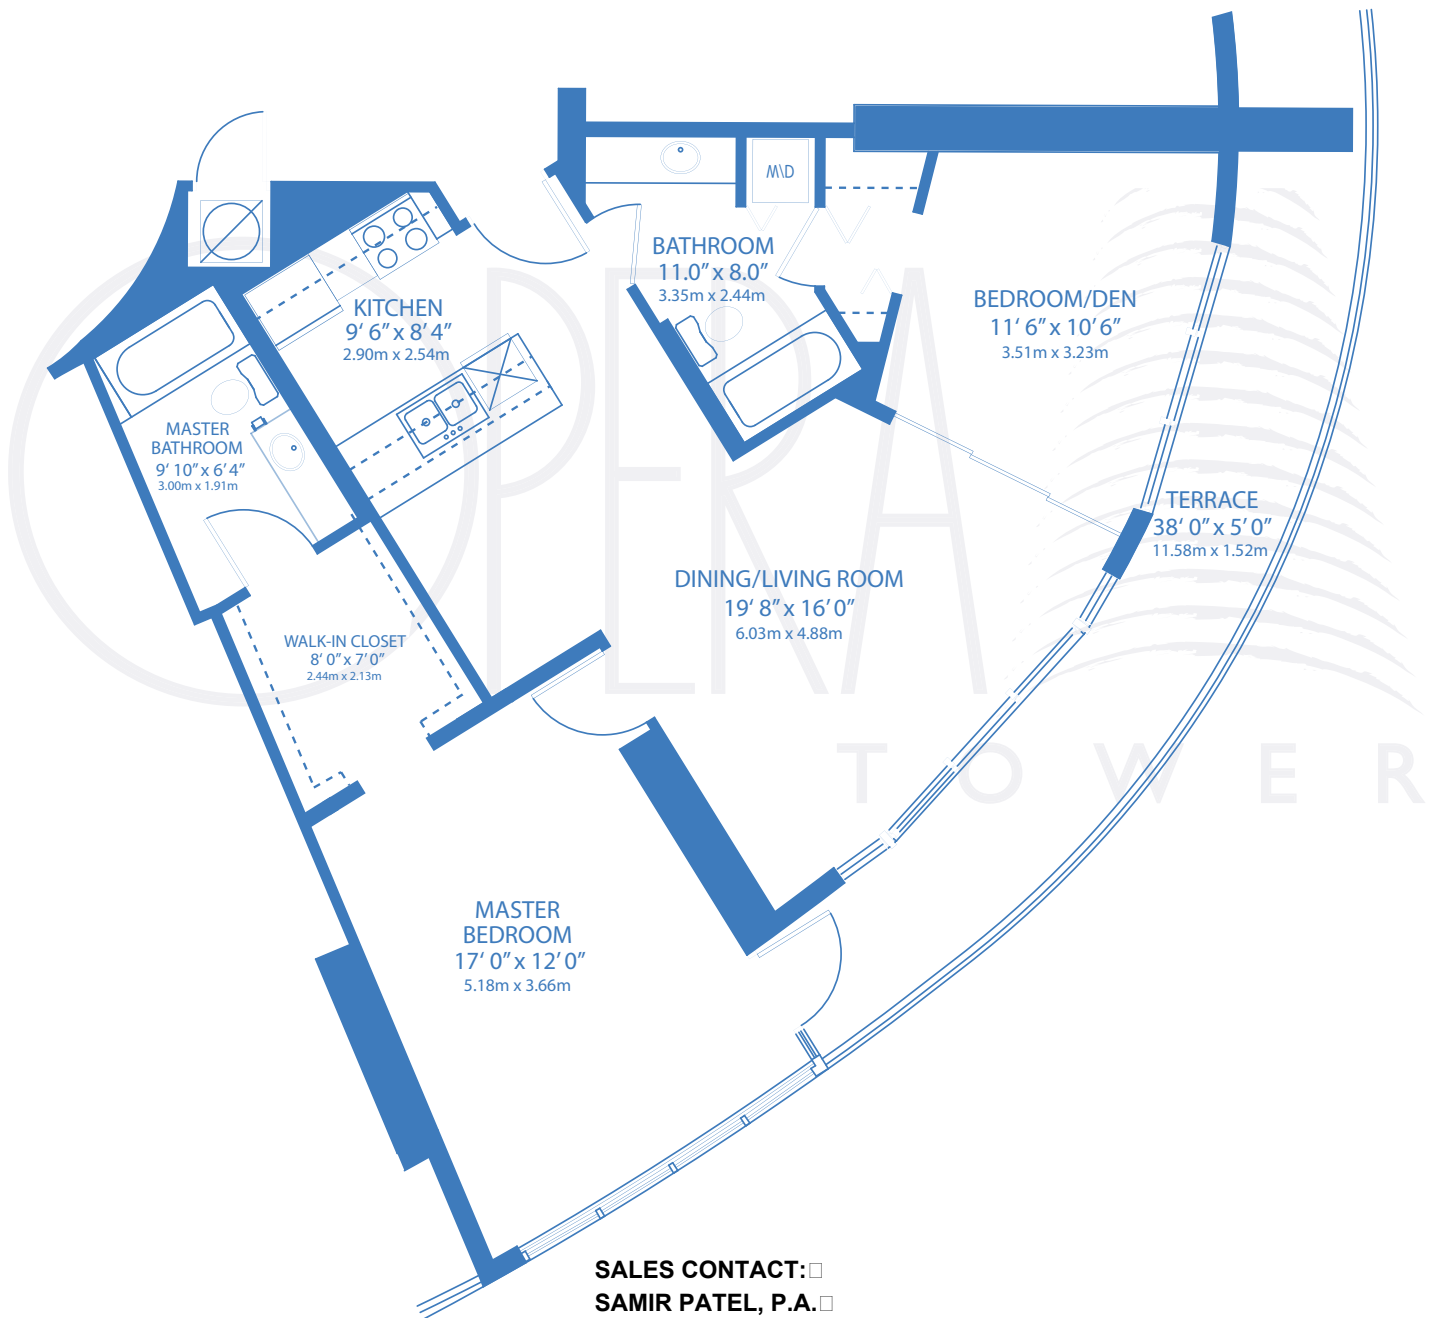

VERDI-C1 TWO BEDROOM - TWO BATH

INTERIOR - 1,048 SQUARE FEET

TERRACE - 177 SQUARE FEET

TOTAL RESIDENCE - 1,225 SQUARE FEET • 113.8 SQUARE METERS

miamiloftsandcondos.com

Your #1 source for Miami Condos and Miami Lofts.

AVAILABLE ON FLOORS: 11 TO 51

PENTHOUSE UNITS AVAILABLE: 52 TO 55

TOWER SUITES AVAILABLE ON 56th FLOOR