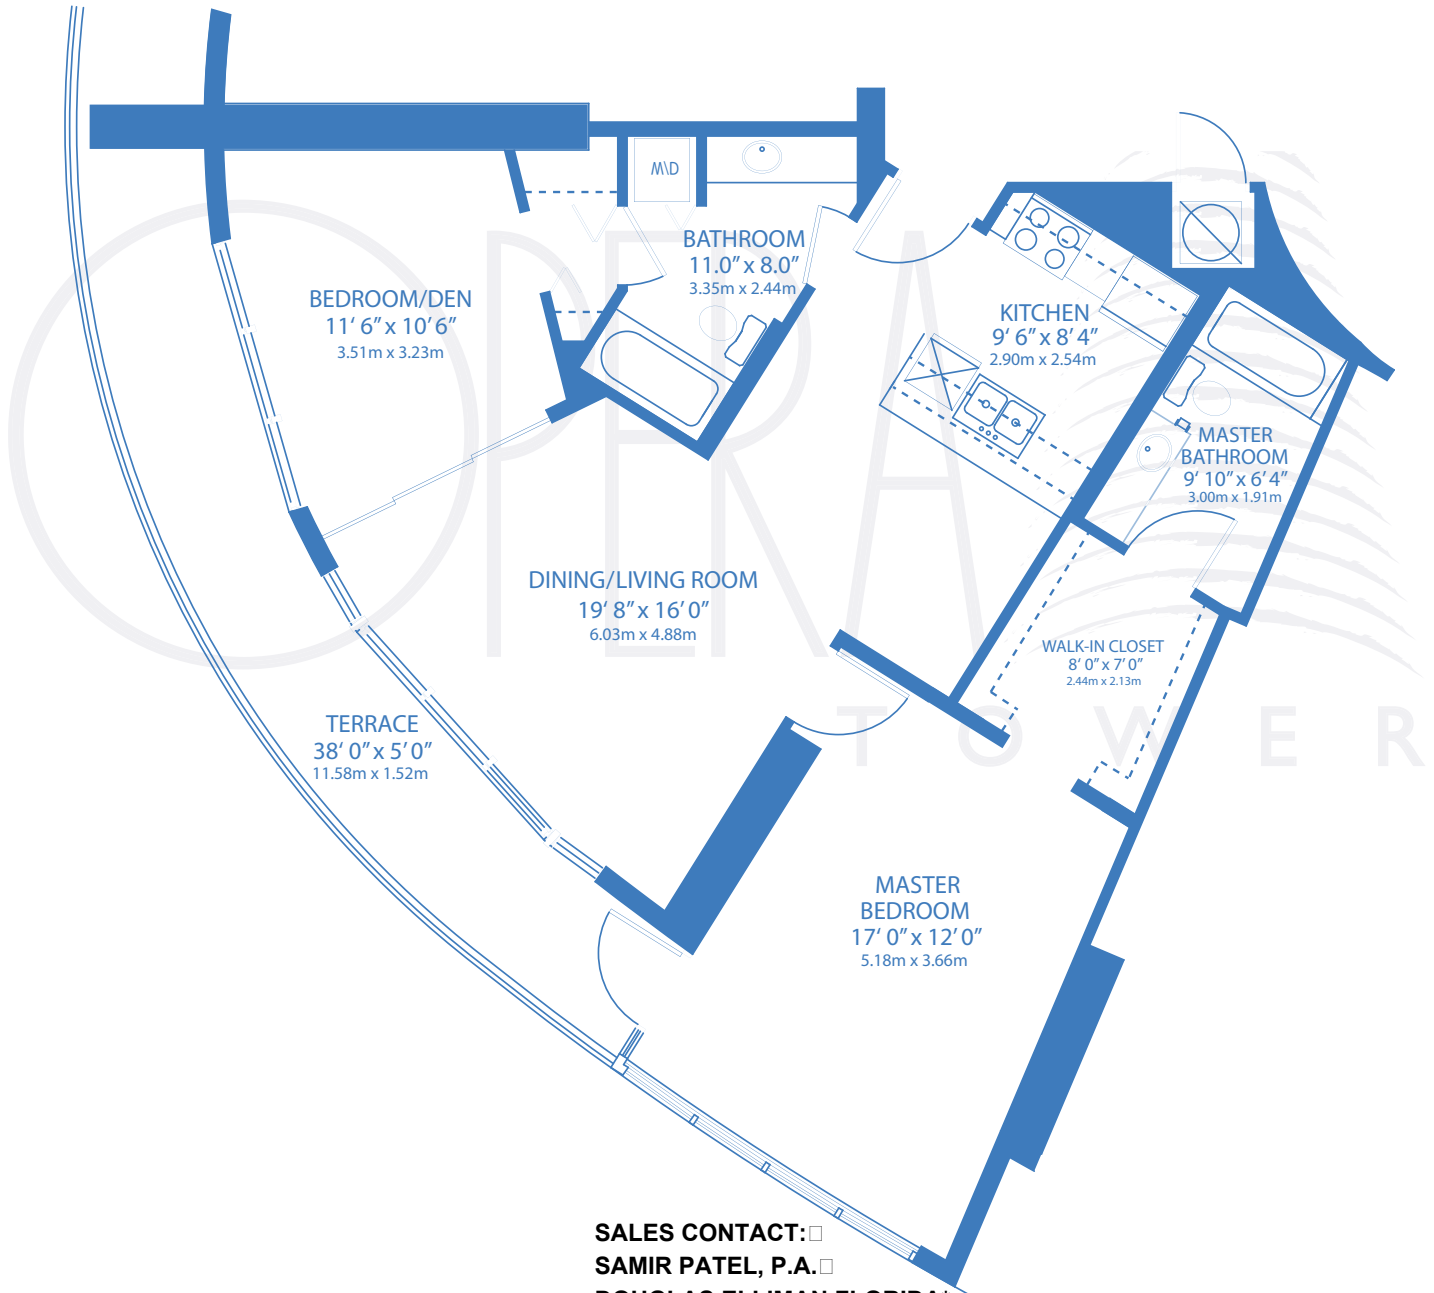

VERDI-C1 TWO BEDROOM - TWO BATH

INTERIOR - 1,048 SQUARE FEET

TERRACE - 177 SQUARE FEET

TOTAL RESIDENCE - 1,225 SQUARE FEET • 113.8 SQUARE METERS

miamiloftsandcondos.com

Your #1 source for Miami Condos and Miami Lofts.

AVAILABLE ON FLOORS: 11 TO 51
 PENTHOUSE UNITS AVAILABLE: 52 TO 55
 TOWER SUITES AVAILABLE ON 56th FLOOR