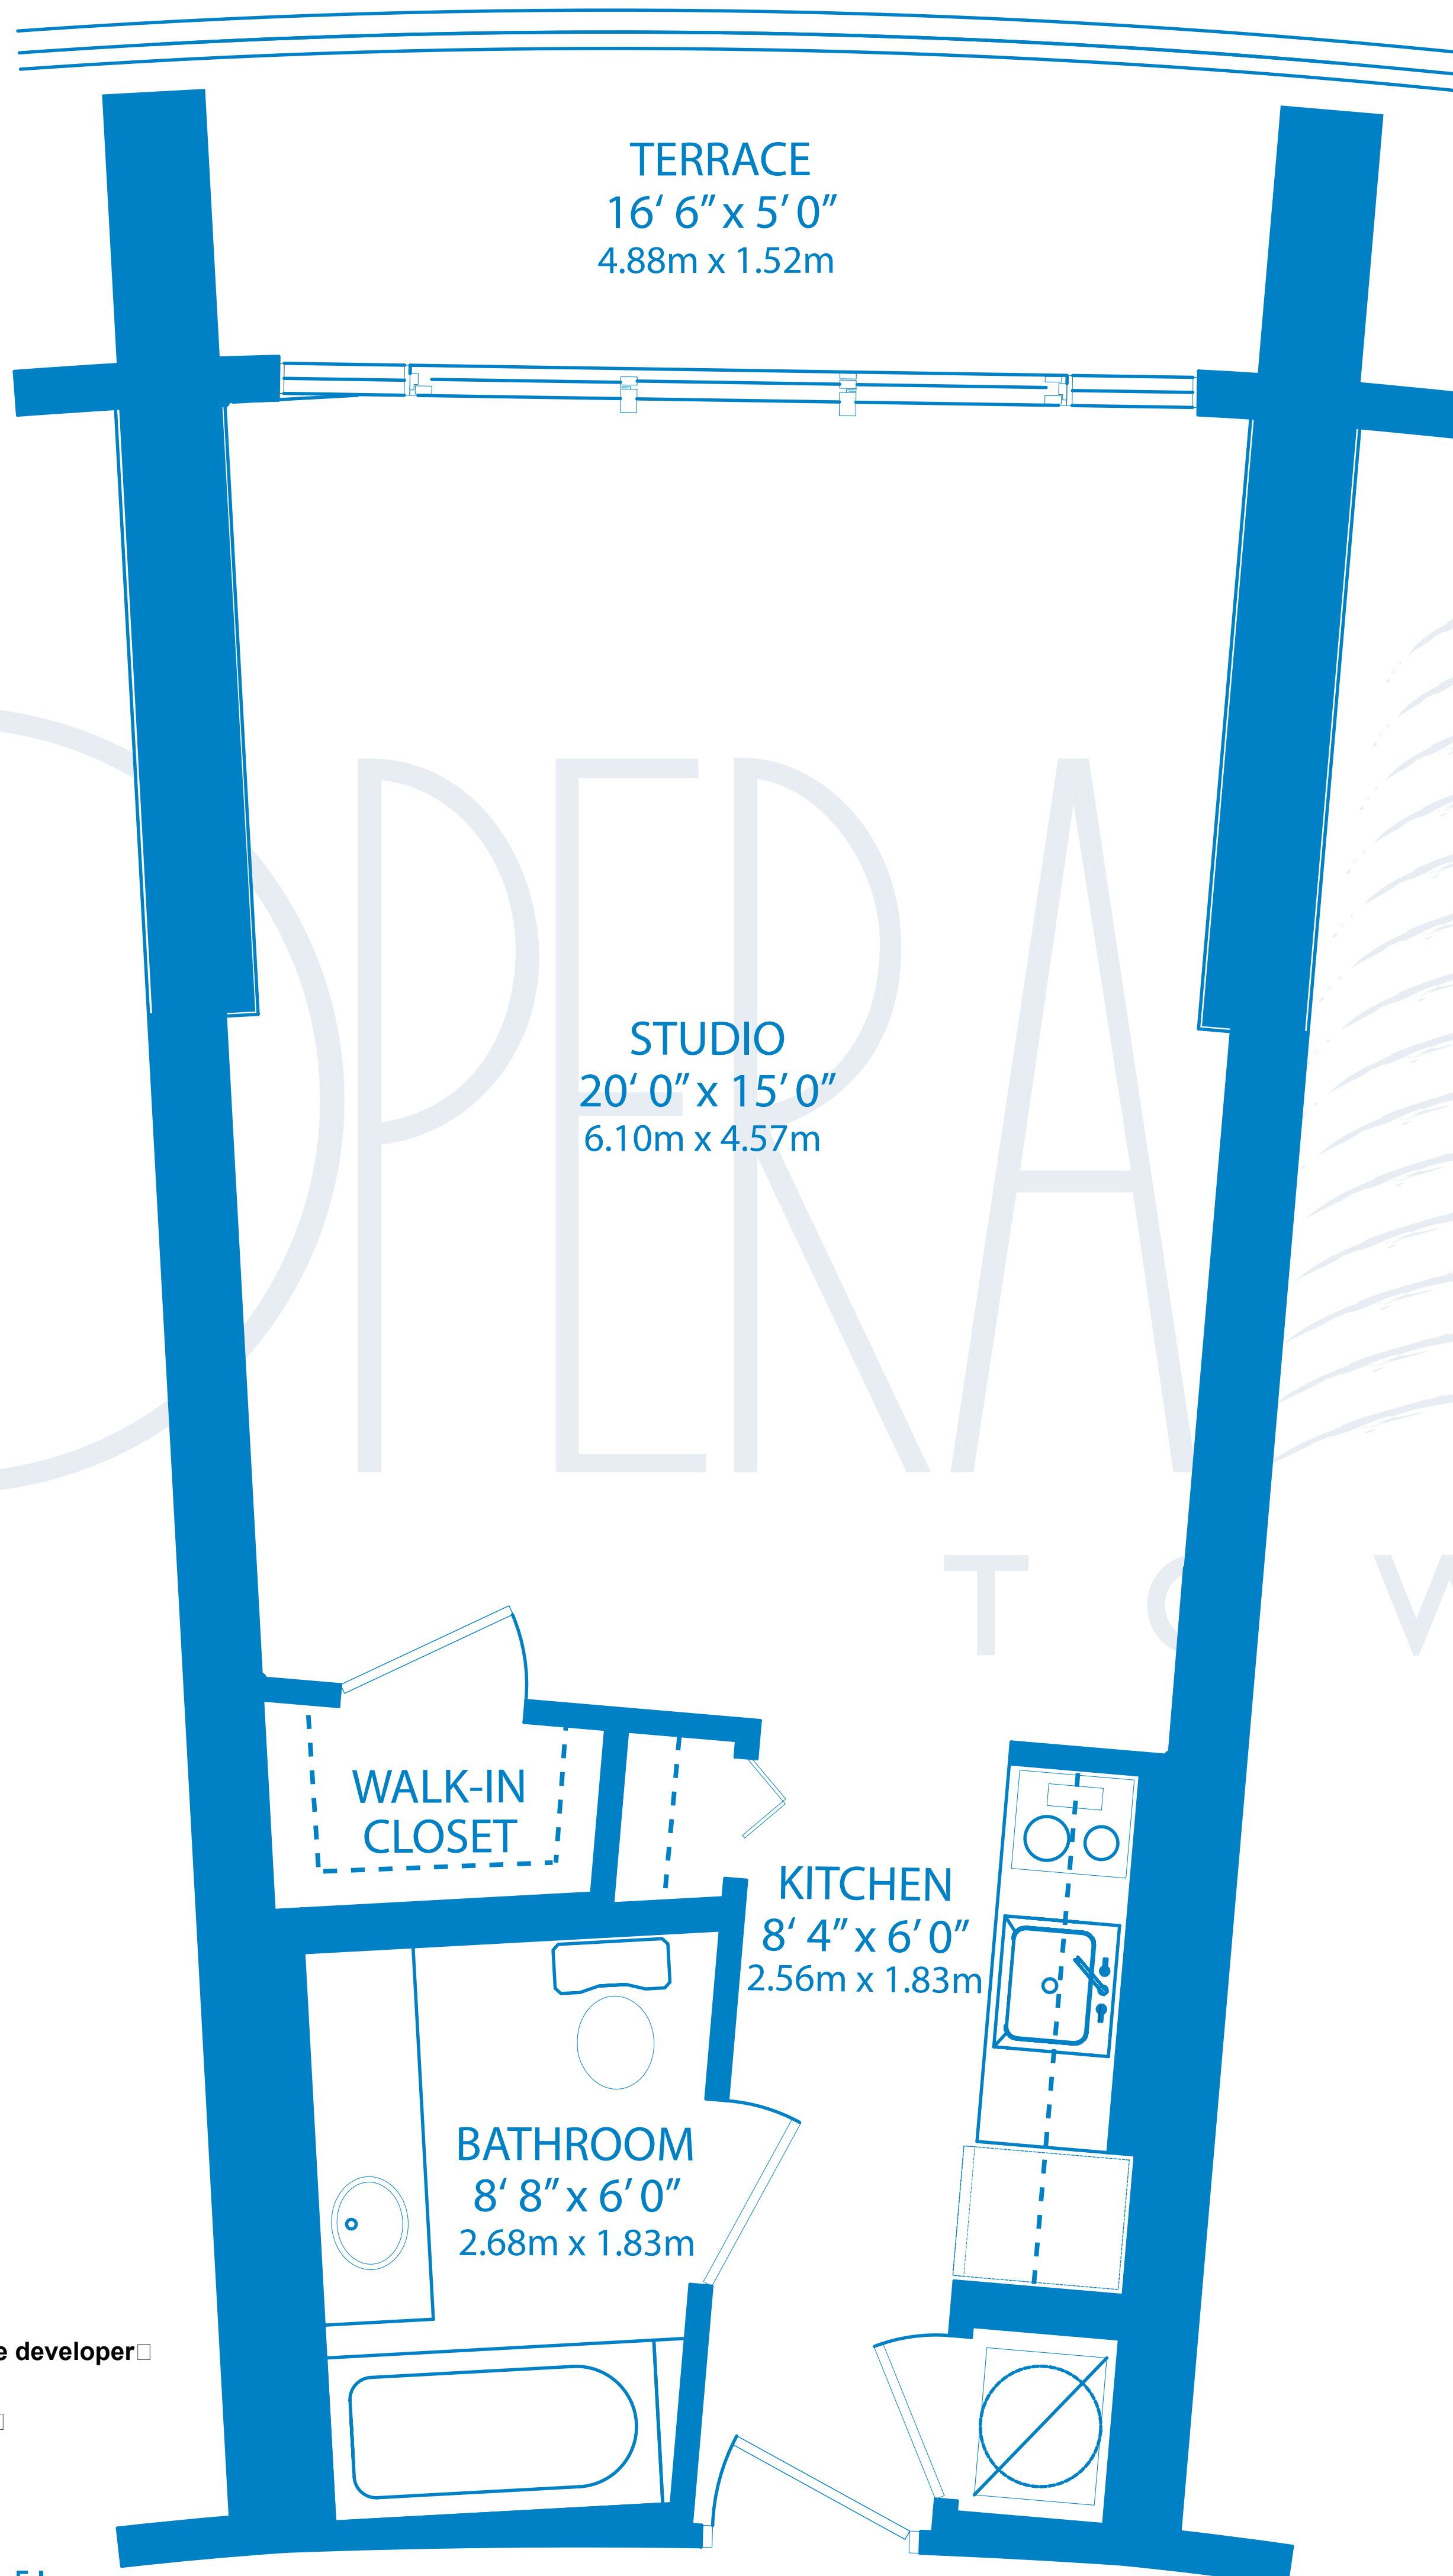

BELLINI-A2 STUDIO - ONE BATH

INTERIOR - 508 SQUARE FEET

TERRACE - 83 SQUARE FEET

TOTAL RESIDENCE - 591 SQUARE FEET - 54.9 SQUARE METERS

miamiloftsandcondos.com

Your #1 source for Miami Condos and Miami Lofts.

AVAILABLE ON FLOORS: 11 TO 51
PENTHOUSE UNITS AVAILABLE: 52 TO 55
TOWER SUITES AVAILABLE ON 56th FLOOR